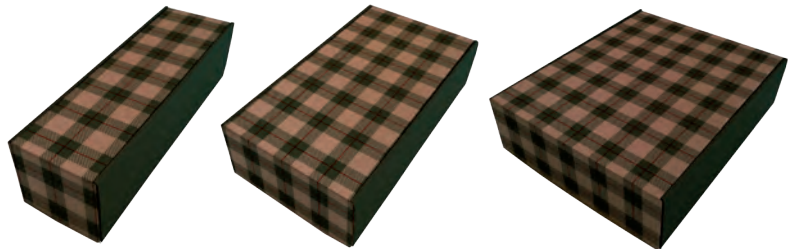

MEDIDA
FORMAT
SIZE

250X100X320
320X120X420
440X150X500

* SHINY
280X100X220
410X120X320

SNOWMAN

CLASSIC

NATURA

*SHINY

AFFERO XMAS

PAPEL | MICROCANELADO
PAPIER | MICROCORRUGADO
PAPER | MICRO CANNELURE
MICROCORRUGATED
MICRO WELLPAPPE

MEDIDA | 90X92X340
FORMAT | 180X92X340
SIZE | 270X92X340

Instruções De Montagem
Instrucciones De Montaje
Instructions De Montage
Assembly Instructions
Montageanleitungen

AFFERO TARTAN

PAPEL | MICROCANELADO
PAPIER | MICROCORRUGADO
PAPER | MICRO CANNELURE
MICROCORRUGATED
MICRO WELLPAPPE

MEDIDA | 90X92X340
FORMAT | 180X92X340
SIZE | 270X92X340

GOURMET TARTAN

PAPEL MICROCANELADO
PAPIER MICROCORRUGADO
PAPER MICRO CANNELURE
MICROCORRUGATED
MICRO WELLPAPPE